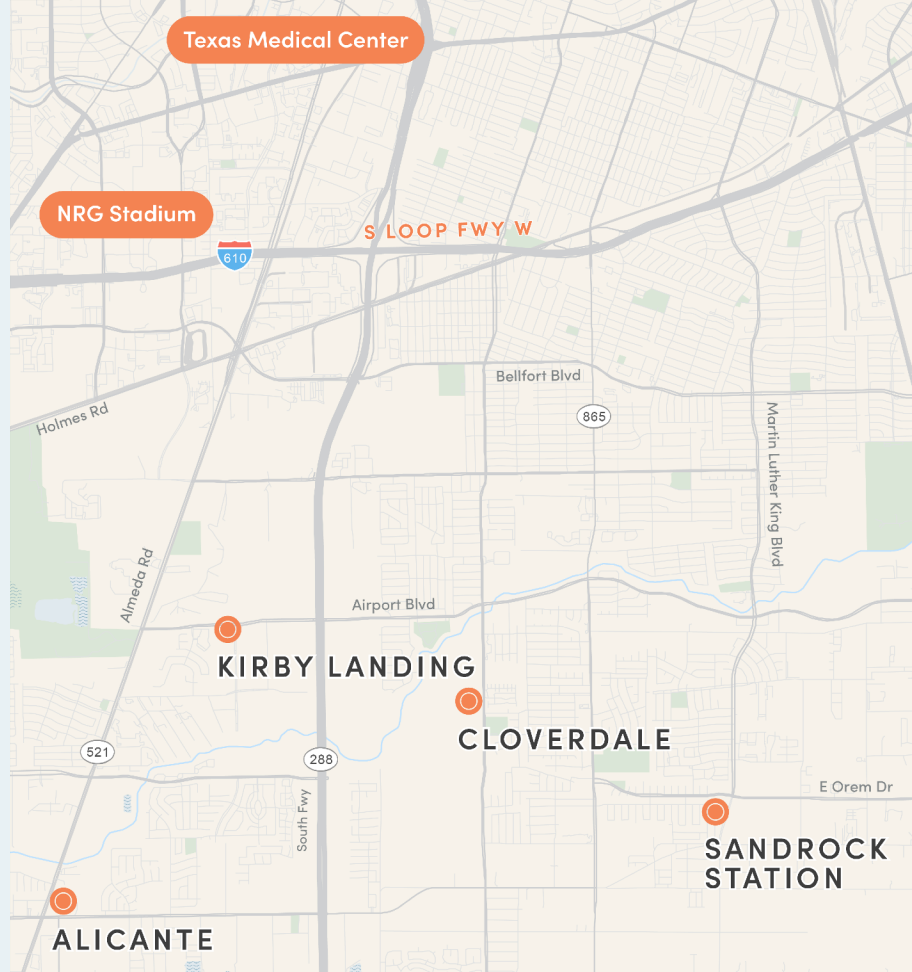

# New Construction Homes Near Texas Medical Center

## FIND YOUR FIT TODAY

Four amazing communities, four amazing locations... each offering beautiful new homes. Live within close proximity to the renowned Texas Medical Center, explore endless employment opportunities, and experience great entertainment at NRG Stadium close to home. Take advantage of easy commuting with the MetroRail and find your fit at one of these fantastic communities!

### Kirby Landing

FROM THE LOWER \$300s

- Unique single-family homes with up to 2,658 sq. ft.
- Gated entryway and on-site dog park

[KHOV.COM/KIRBYLANDING](http://KHOV.COM/KIRBYLANDING)  
713-804-7793