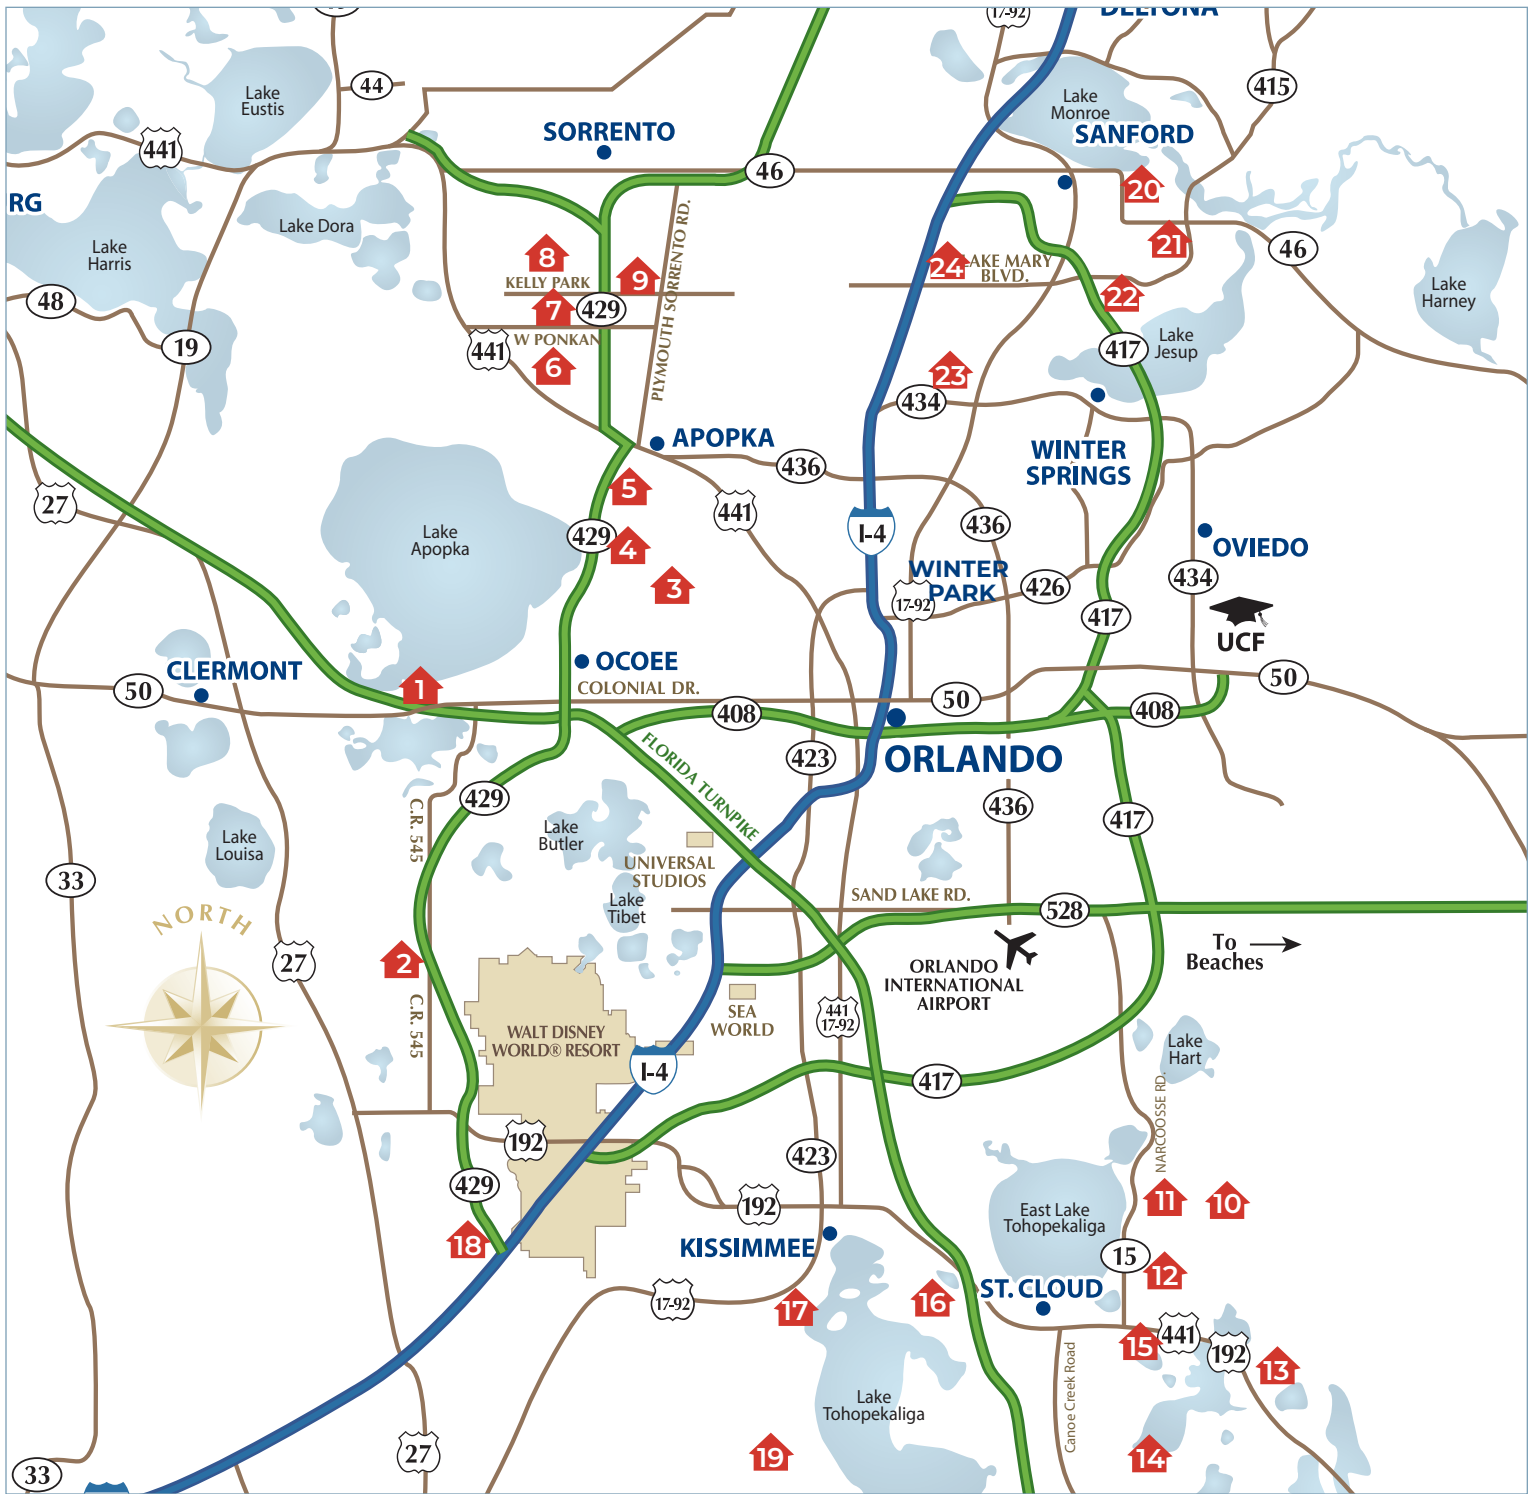

Orlando East New Homes

ORANGE, OSCEOLA, SEMINOLE & VOLUSIA COUNTY

D·R·HORTON®
America's Builder

DRHorton.com

SCAN ME

ORANGE COUNTY

1. LAKE APOPKA SOUND

Single-Family
17971 Hither Hills Circle, Winter Garden 34787
(407) 850-5212