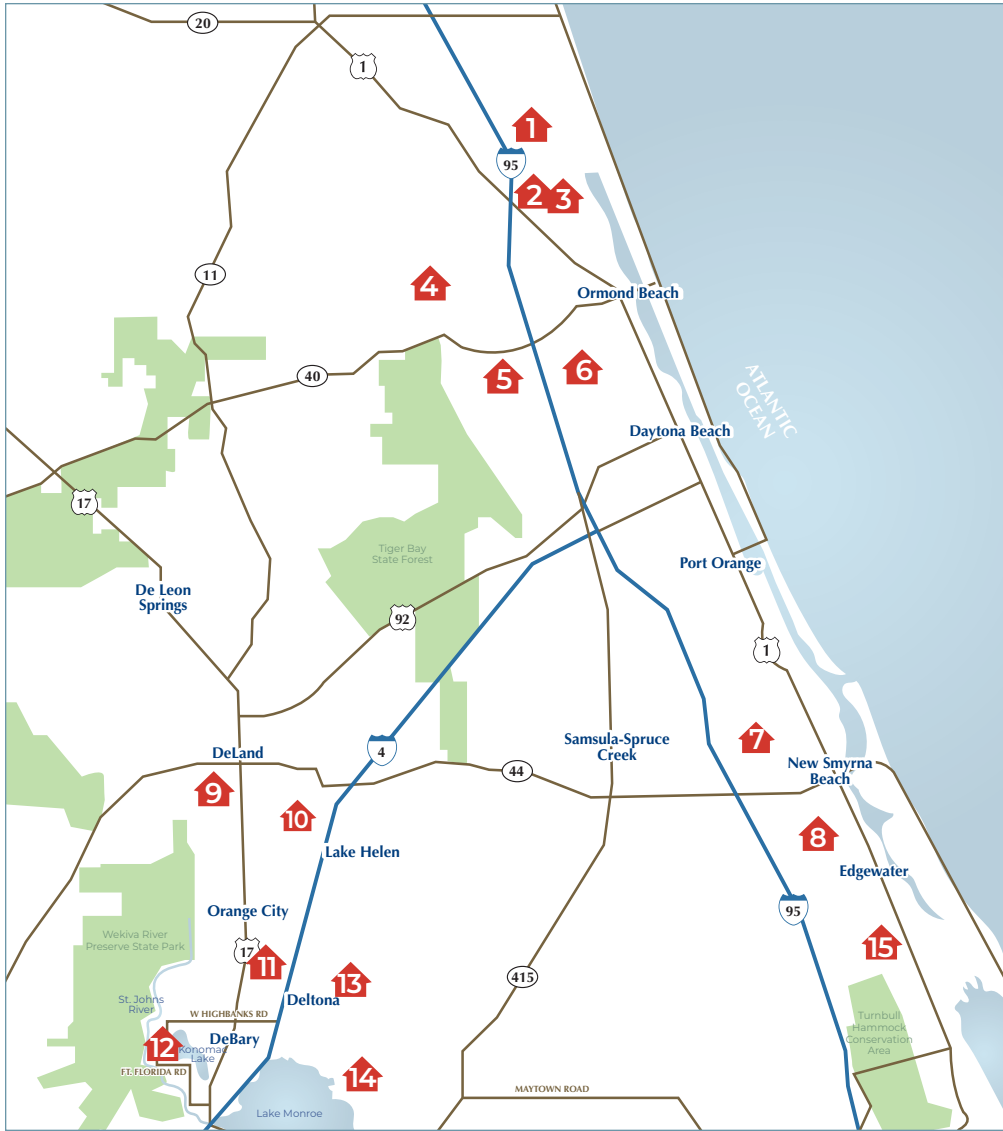

Volusia County

1. HALIFAX PLANTATION

Single-Family Homes
2796 Portadown Street
Ormond Beach 32174
(386) 200-8749

2. ARCHERS MILL

COMING SOON - Single-Family Homes
Plantation Oaks Blvd.
Ormond Beach 32174
(877) 415-0030

3. FOUNTAIN VIEW

COMING SOON - Single-Family Homes
Plantation Oaks Blvd.
Ormond Beach 32174
(877) 415-0030

4. ORMOND STATION

COMING SOON - Single-Family Homes
Airport Road
Ormond Beach 32174
(877) 415-0030

5. AVALON PARK

COMING SOON - Single-Family Homes
West Granada Blvd.
Ormond Beach 32174
(877) 415-0030

6. LAUREL DUNES

Townhomes
280 Reena Drive
Daytona Beach 32117
(386) 200-8753

7. COASTAL WOODS

Single-Family Homes
2665 Neverland Drive
New Smyrna Beach 32168
(386) 200-8755

8. OAK LEAF PRESERVE

Single-Family Homes
1846 Red Rock Road
New Smyrna Beach 32132
(386) 888-2724

9. PELHAM PARK

Single-Family Homes
312 Pelham Park Drive
DeLand 32720
(386) 200-8760

10. VICTORIA OAKS

Single-Family Homes
210 Elizabeth Road
DeLand 32724
(386) 888-2728

11. CADENCE AT PARC HILL

NEW PHASE NOW SELLING
Single-Family Homes
928 Parc Hill Blvd.
Orange City 32763
(386) 200-8751

12. RIVIERA BELLA

Single-Family Homes
902 Lazio Circle
DeBary 32713
(386) 742-7520

13. NEW HOMES

Single-Family Homes
Throughout Deltona
Call today for more details
(877) 415-0030

14. COURTLAND PARK

Single-Family Homes
995 August Sky Drive
Deltona 32738
(386) 200-8757

15. RIVERS EDGE

COMING SOON - Townhomes
Airpark Road
Edgewater 32141
(877) 415-0030