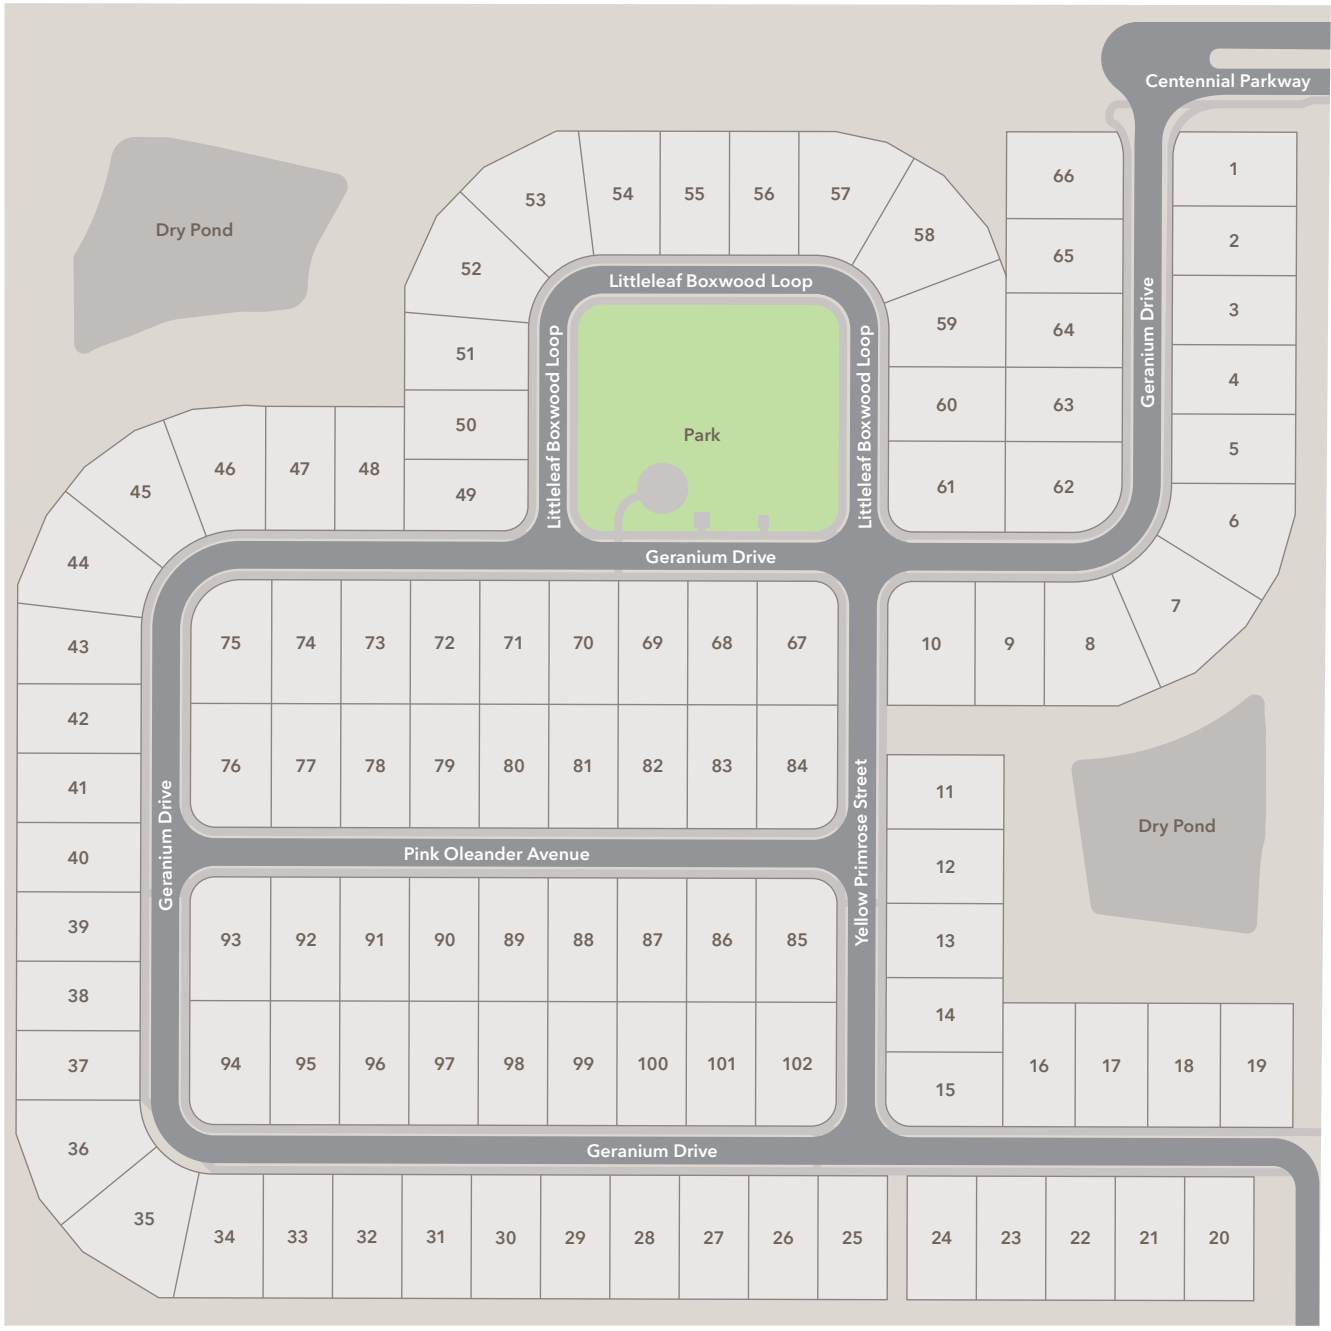

The Gardens at Lake Jackson Ridge II in Mascotte

Built on Relationships[®]

888-KB-HOMES | kbhome.com

August 25, 2022

©2022 KB Home (KBH). HOA applies. This map is for general orientation purposes and is not drawn to scale. KB Home does not represent or guarantee this map to be accurate, and it is subject to change and modification at any time without notice. KB Home does not control and makes no representations or guarantees regarding future development or uses adjacent to the community. The map does not constitute any representation or guarantee that the community or surrounding area will be built out, developed or operated as shown. See sales counselor for details. CRC1331406 ORL-563751