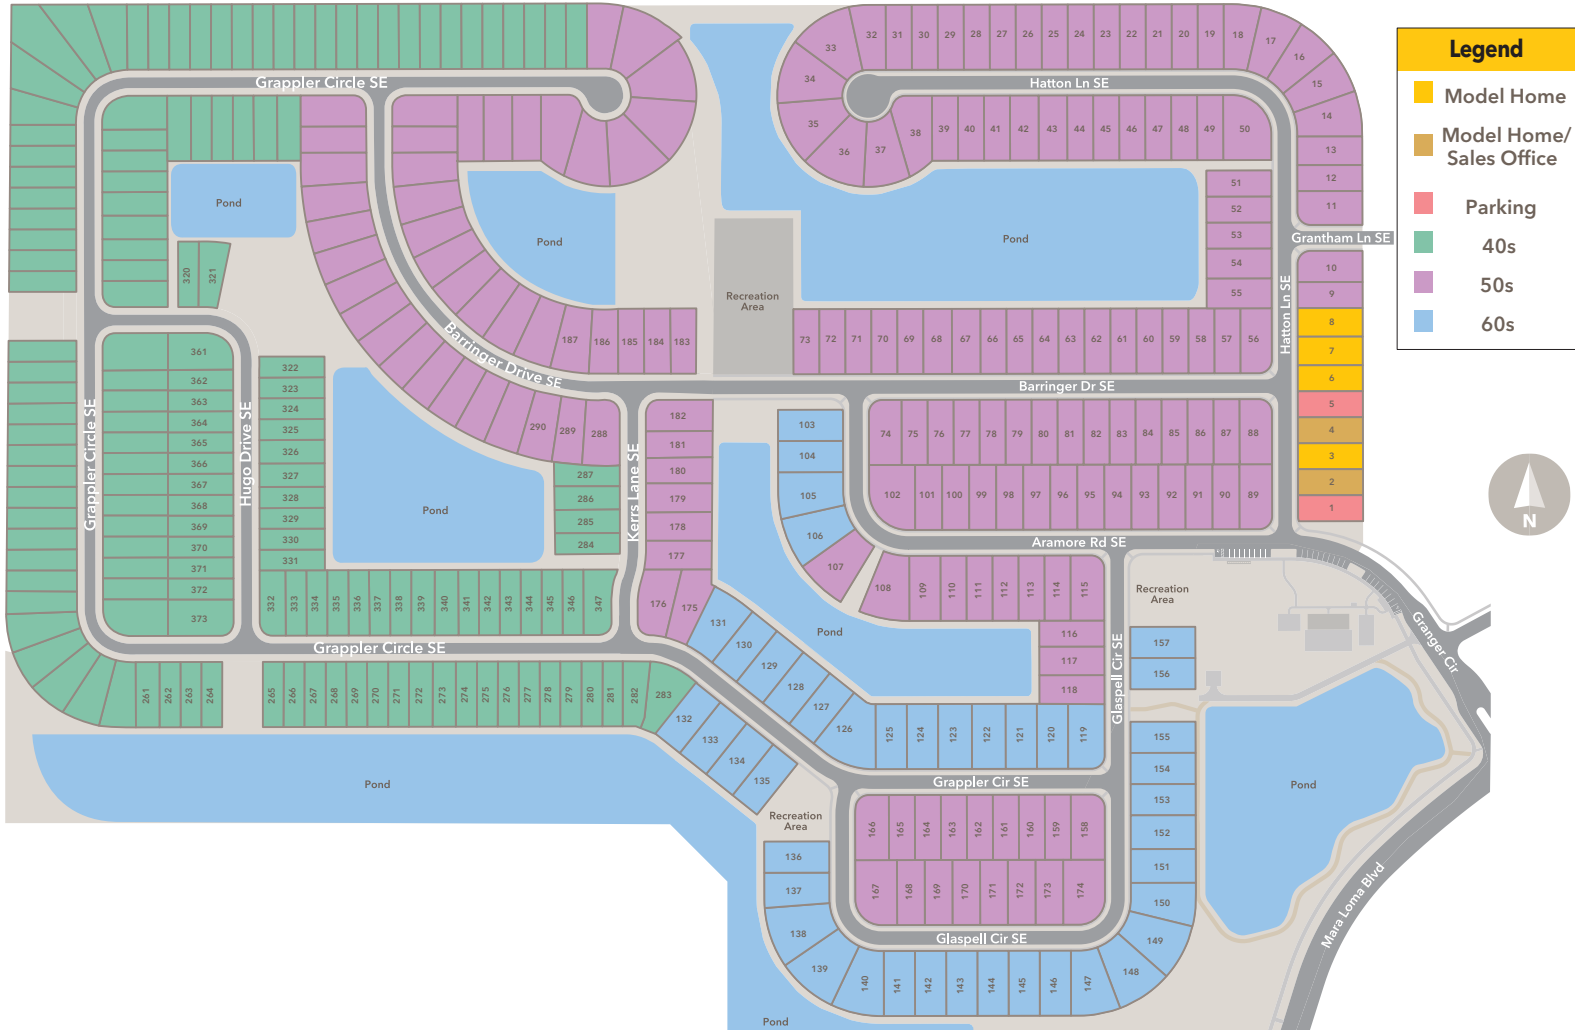

Gardens at Waterstone in Palm Bay

Built on Relationships[®]

888-KB-HOMES | kbhome.com

January 26, 2024

©2024 KB Home (KBH). HOA applies. This map is for general orientation purposes and is not drawn to scale. KB Home does not represent or guarantee this map to be accurate, and it is subject to change and modification at any time without notice. KB Home does not control and makes no representations or guarantees regarding future development or uses adjacent to the community. The map does not constitute any representation or guarantee that the community or surrounding area will be built out, developed or operated as shown. See sales counselor for details. Orlando, Southeast: CRC1331406