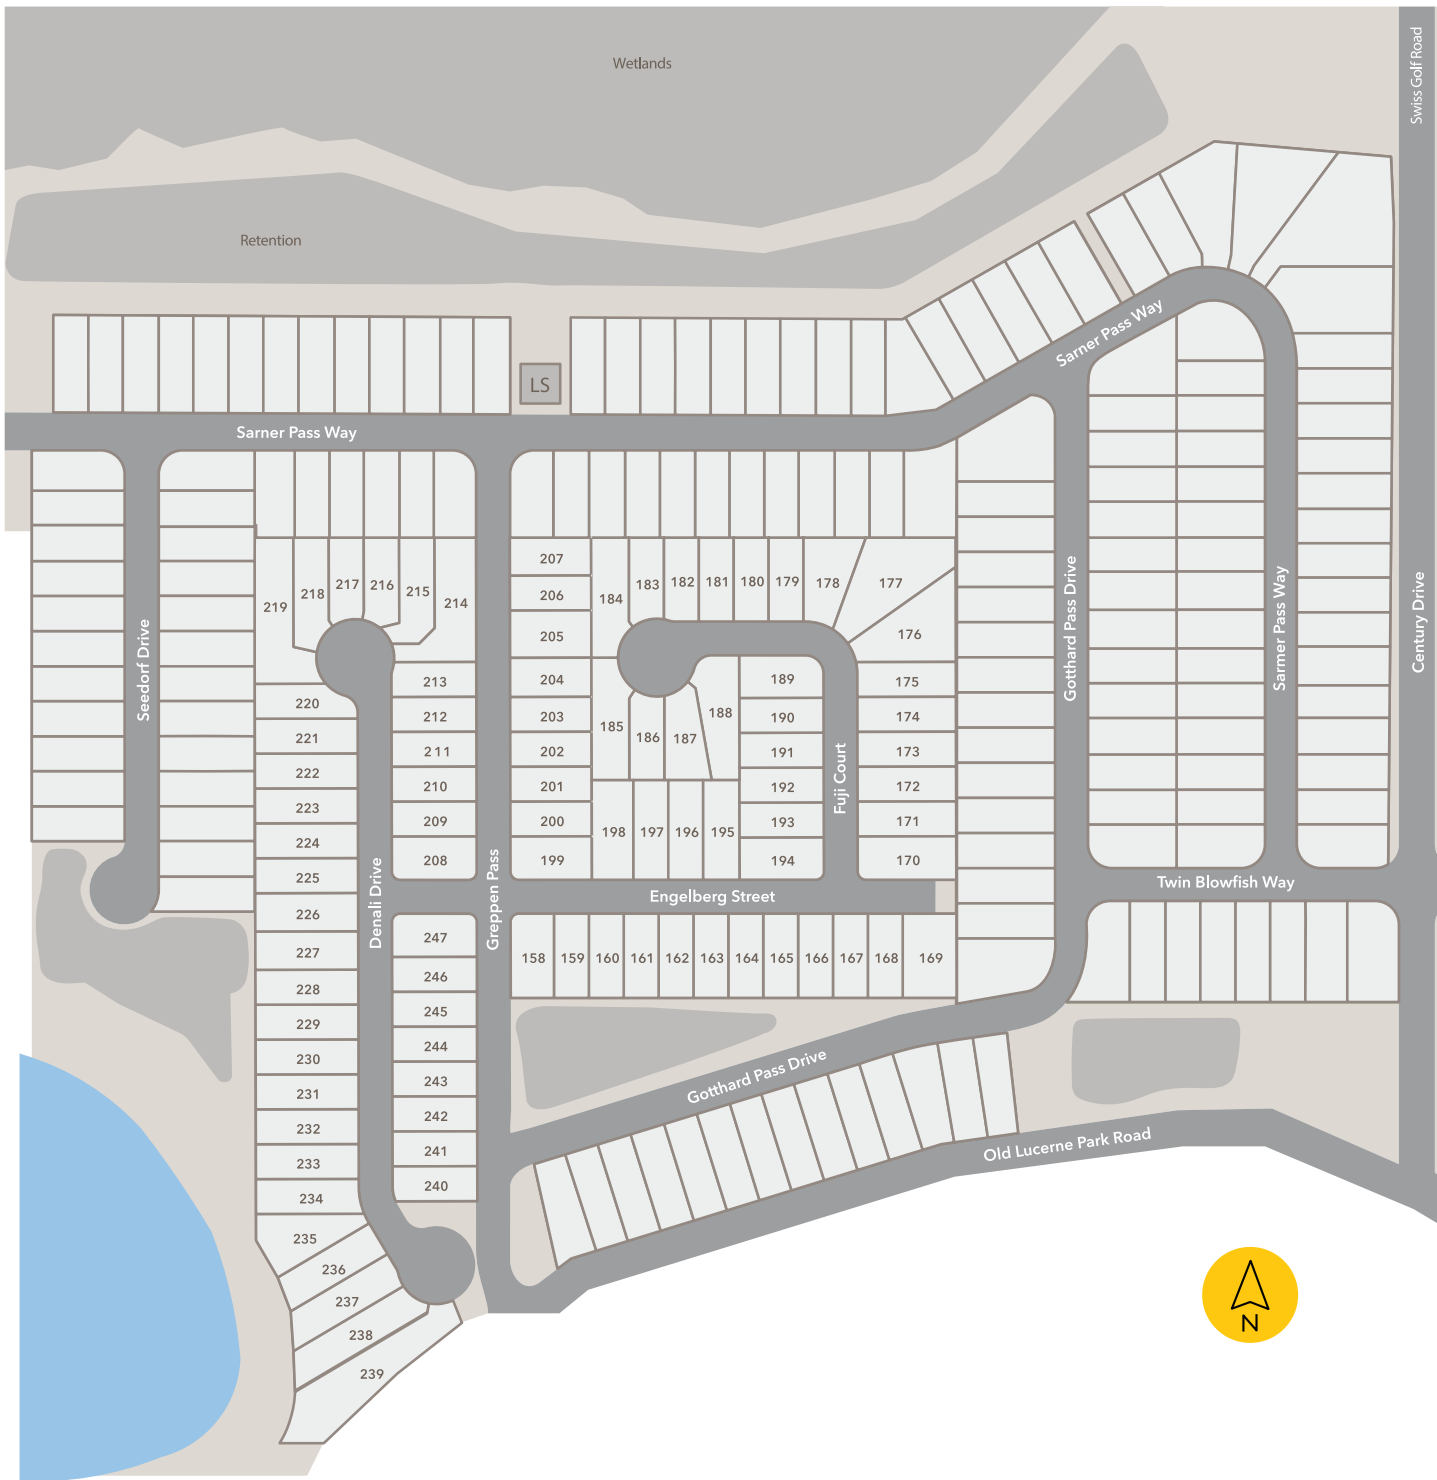

Lake Lucerne II in Winter Haven

©2022 KB Home (KBH). HOA applies. This map is for general orientation purposes and is not drawn to scale. KB Home does not represent or guarantee this map to be accurate, and it is subject to change and modification at any time without notice. KB Home does not control and makes no representations or guarantees regarding future development or uses adjacent to the community. The map does not constitute any representation or guarantee that the community or surrounding area will be built out, developed or operated as shown. See sales counselor for details. Orlando, Southeast: CRC1331406