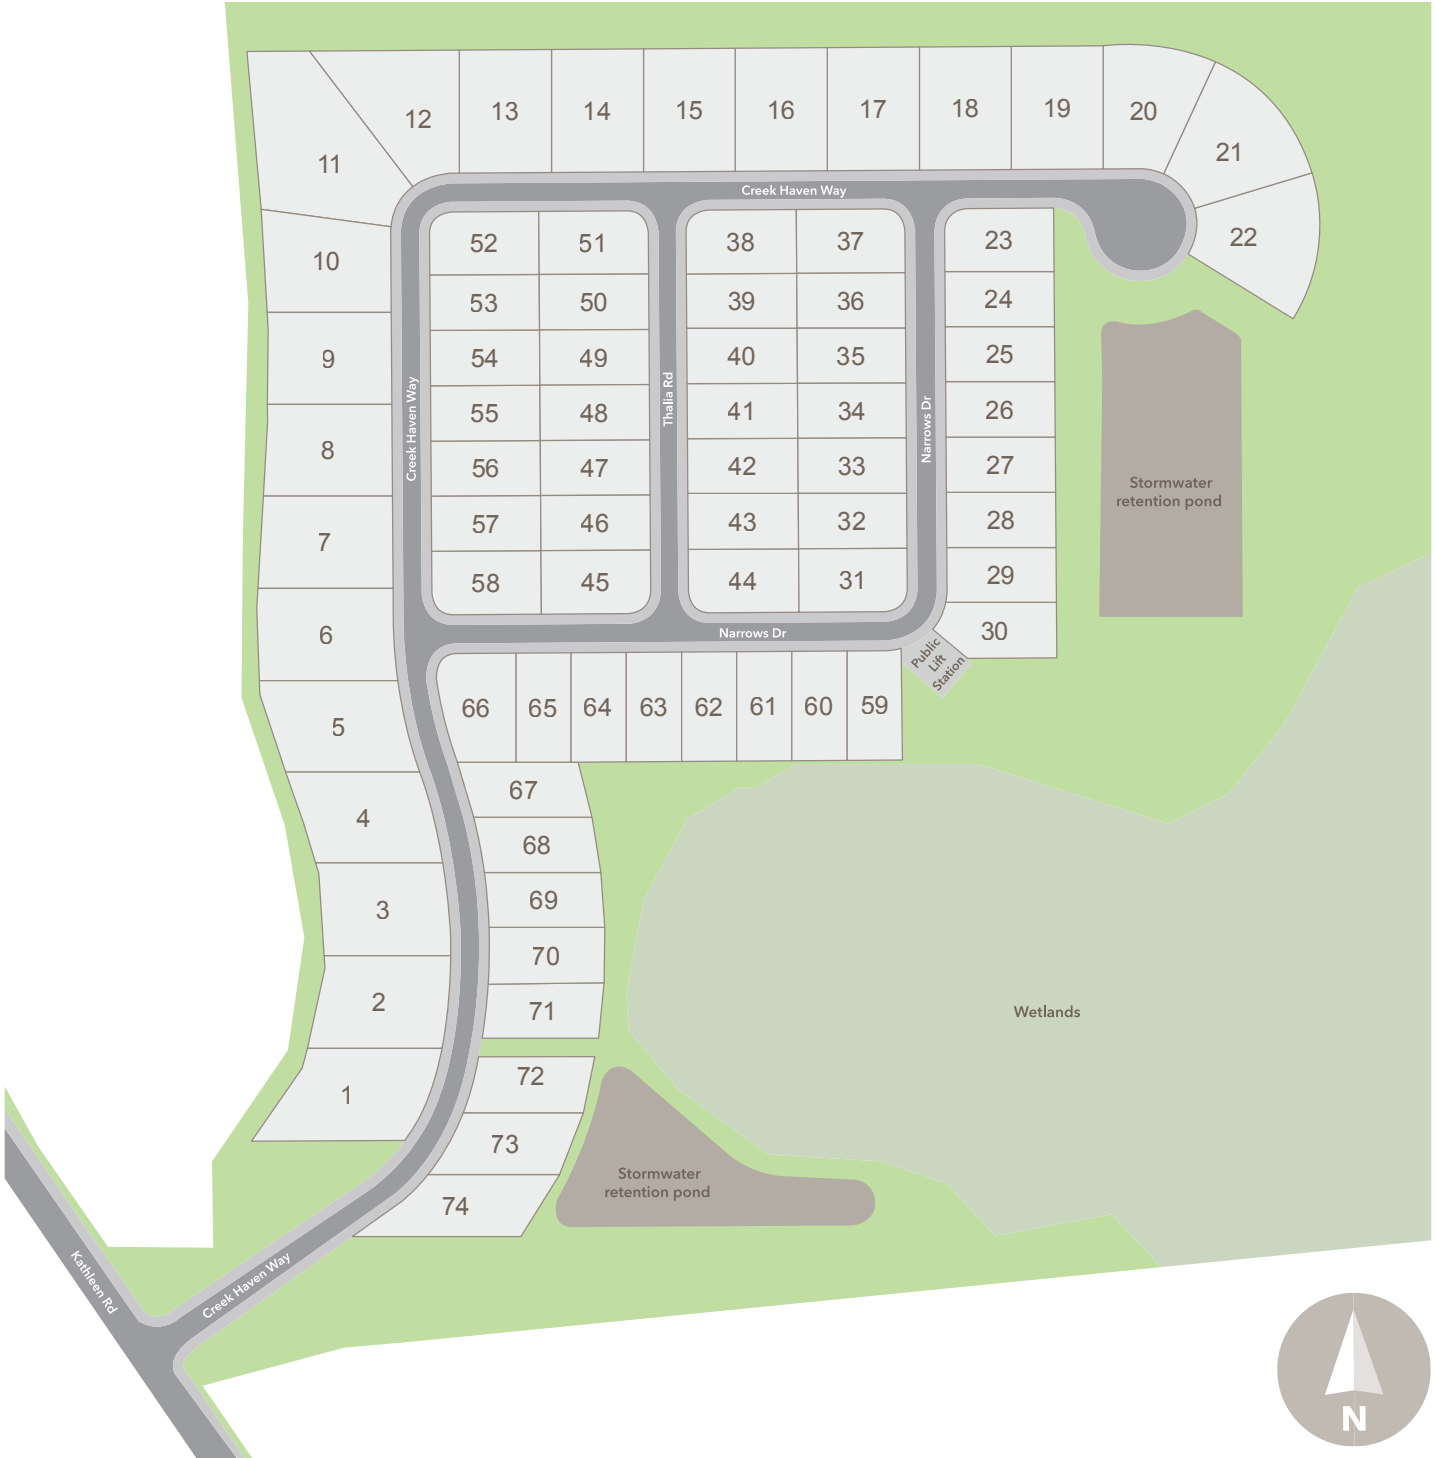

Ross Creek in Lakeland

Built on Relationships[®]

888-KB-HOMES | kbhome.com

July 6, 2023

©2023 KB Home (KBH). HOA applies. This map is for general orientation purposes and is not drawn to scale. KB Home does not represent or guarantee this map to be accurate, and it is subject to change and modification at any time without notice. KB Home does not control and makes no representations or guarantees regarding future development or uses adjacent to the community. The map does not constitute any representation or guarantee that the community or surrounding area will be built out, developed or operated as shown. See sales counselor for details. Orlando, Southeast: CRC1331406