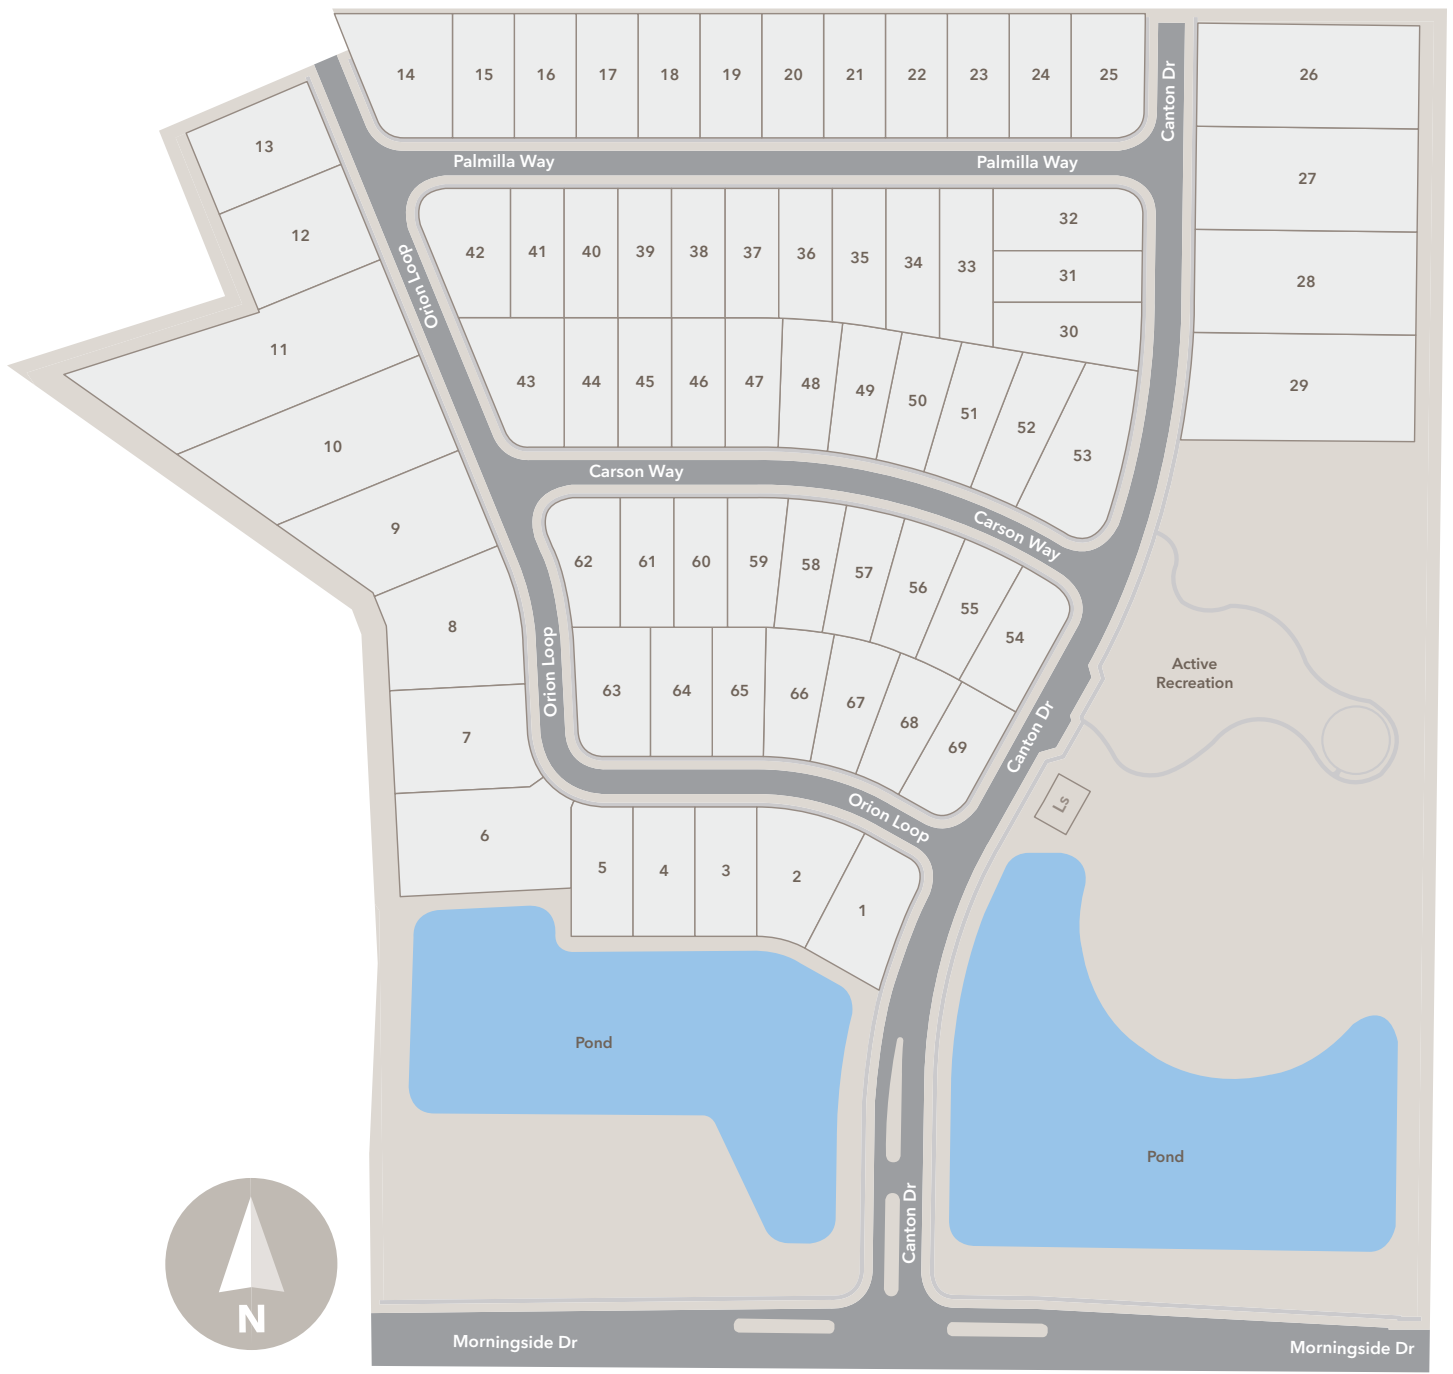

Silver Lake Estates in Leesburg

Built on Relationships[®]

888-KB-HOMES | kbhome.com

March 11, 2024

©2024 KB Home (KBH). HOA applies. This map is for general orientation purposes and is not drawn to scale. KB Home does not represent or guarantee this map to be accurate, and it is subject to change and modification at any time without notice. KB Home does not control and makes no representations or guarantees regarding future development or uses adjacent to the community. The map does not constitute any representation or guarantee that the community or surrounding area will be built out, developed or operated as shown. See sales counselor for details. Orlando, Southeast: CRC1331406