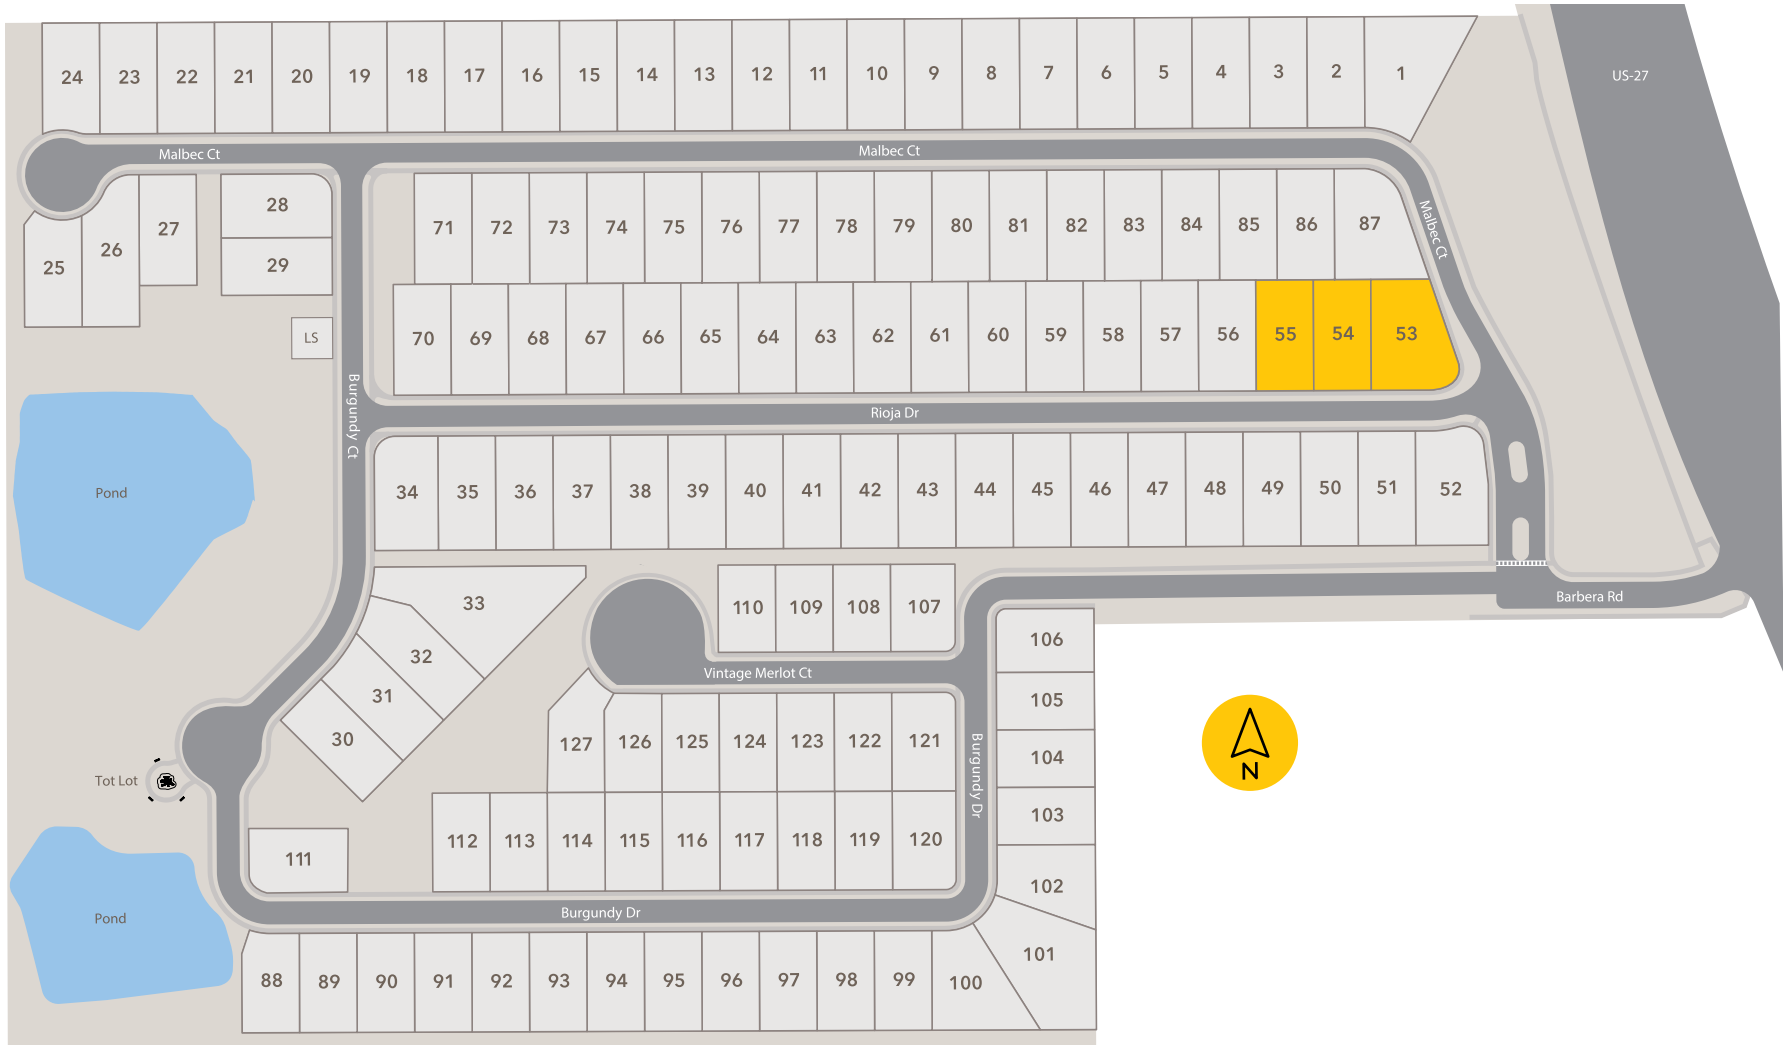

The Reserve at Lake Ridge in Minneola

Built on Relationships[®]

888-KB-HOMES | kbhome.com

January 30, 2023

©2022 KB Home (KBH). HOA applies. This map is for general orientation purposes and is not drawn to scale. KB Home does not represent or guarantee this map to be accurate, and it is subject to change and modification at any time without notice. KB Home does not control and makes no representations or guarantees regarding future development or uses adjacent to the community. The map does not constitute any representation or guarantee that the community or surrounding area will be built out, developed or operated as shown. See sales counselor for details. Orlando, Southeast: CRC1331406