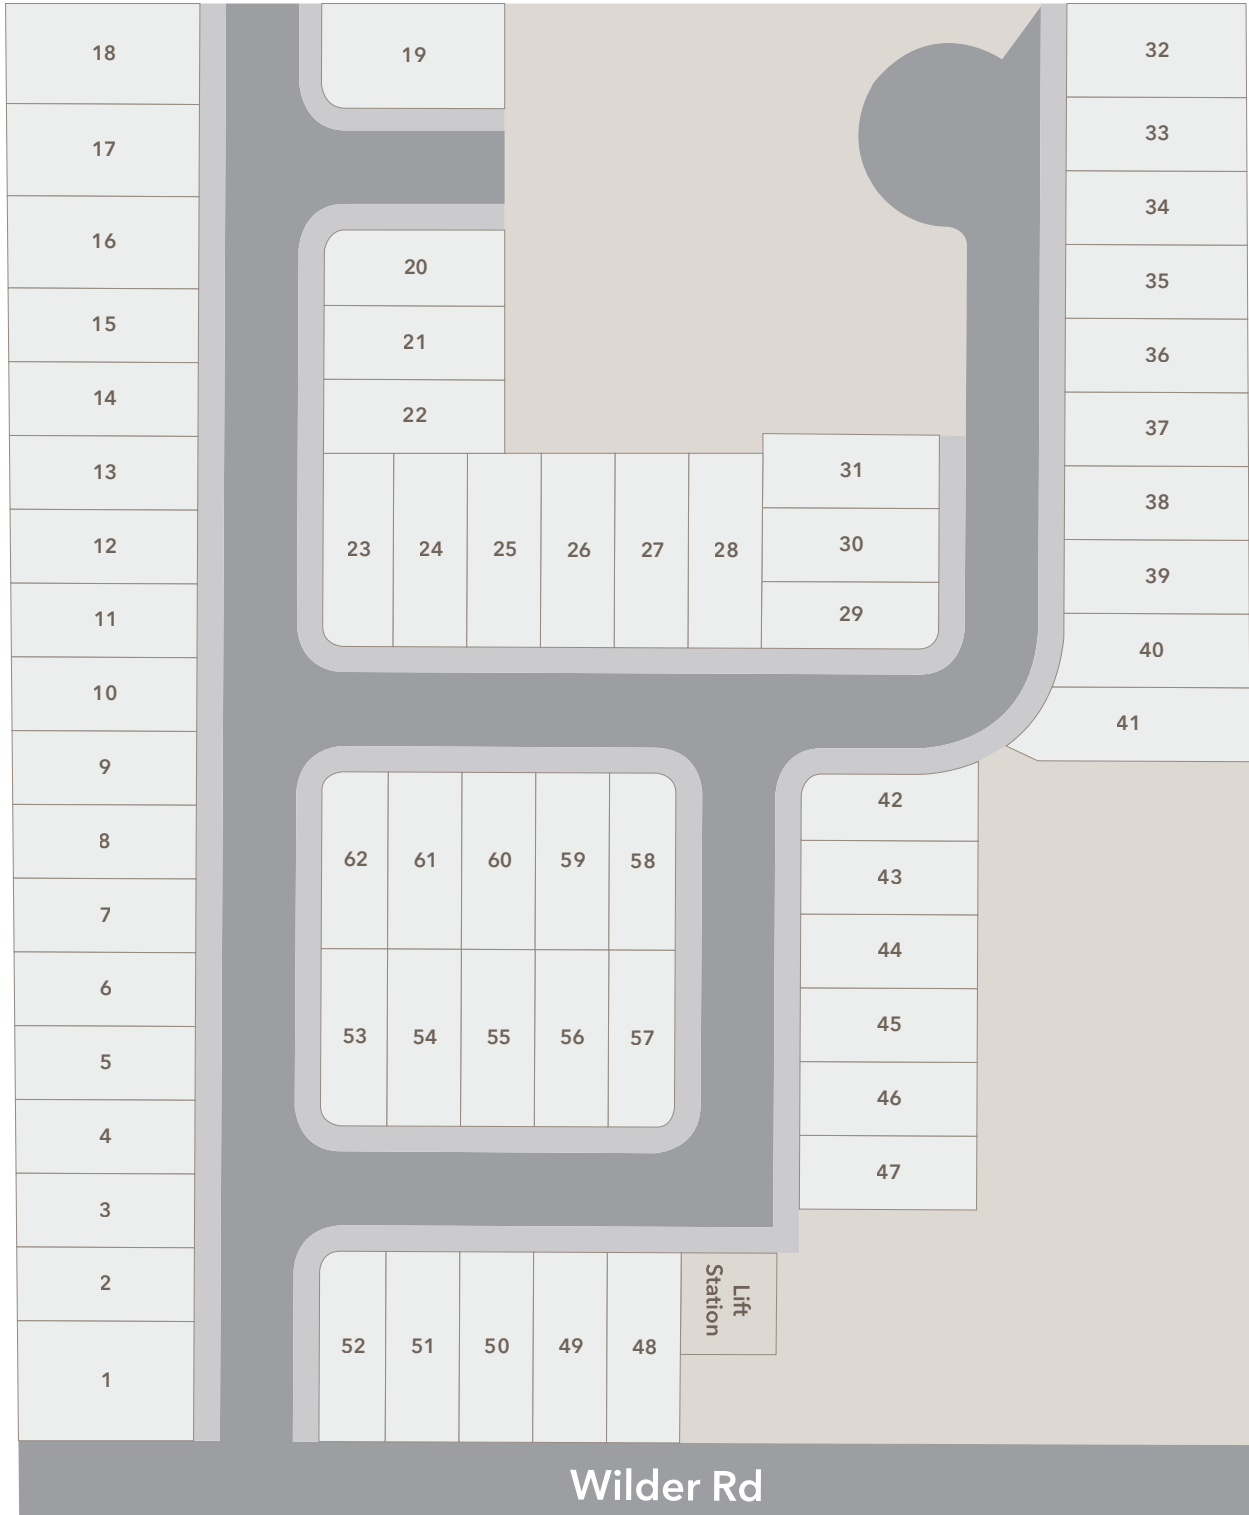

Wilder Pines in Lakeland

Built on Relationships[®]

888-KB-HOMES | kbhome.com

October 12, 2023

©2023 KB Home (KBH). HOA applies. This map is for general orientation purposes and is not drawn to scale. KB Home does not represent or guarantee this map to be accurate, and it is subject to change and modification at any time without notice. KB Home does not control and makes no representations or guarantees regarding future development or uses adjacent to the community. The map does not constitute any representation or guarantee that the community or surrounding area will be built out, developed or operated as shown. See sales counselor for details. Orlando, Southeast