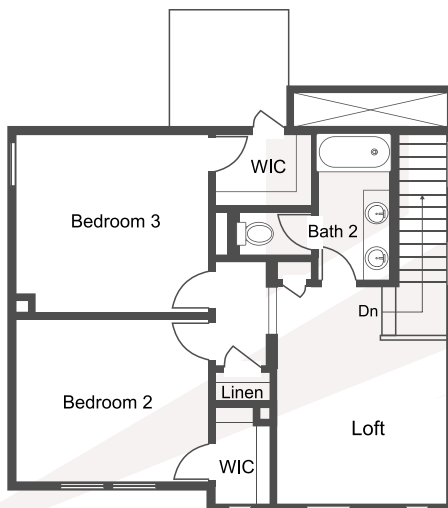

First Floor

See next page or website for additional imagery

- 3 Bedrooms
- 2.5 Baths
- 2 Car Garage
- Opt. Gourmet Kitchen
- Two Story
- 1990 Sq Feet
- Opt. 4th Bedroom

SPEC SELECTS

- 3 Car Garage
- Extended Covered Patio

Second Floor

Rhine Valley Sales Team
210-939-2575
josephcreekhomes.com

Elevation A with 5' Garage Extension

Elevation A with 3 Car Garage

Elevation B with 5' Garage Extension

Elevation B with 3 Car Garage

Elevation C with 5' Garage Extension