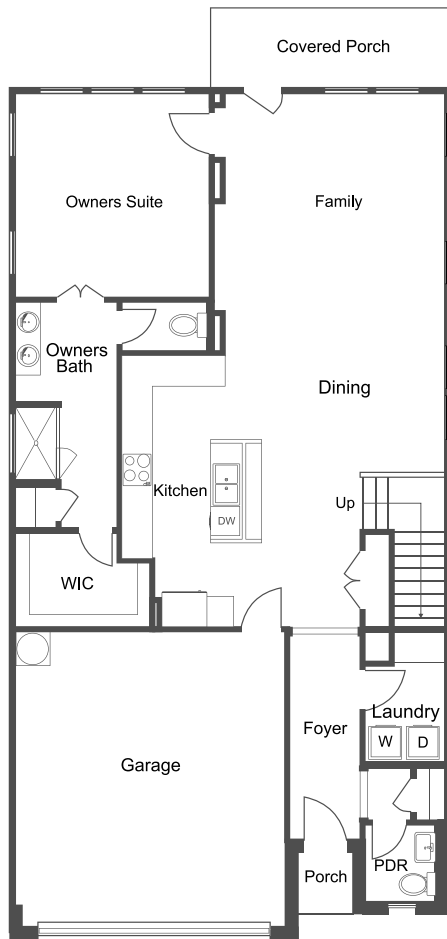

First Floor

See next page or website for additional imagery

- 3 Bedrooms
- 2.5 Baths
- 2 Car Garage
- Opt. Gourmet Kitchen
- Two Story
- 1990 Sq Feet
- Opt. 4th Bedroom

SPEC SELECTS

- 3 Car Garage
- Extended Covered Patio

Second Floor

Rhine Valley Sales Team
210-939-2575
josephcreekhomes.com

Elevation A with 5' Garage Extension

Elevation A with 3 Car Garage

Elevation B with 5' Garage Extension

Elevation B with 3 Car Garage

Elevation C with 5' Garage Extension

Elevation C with 3 Car Garage