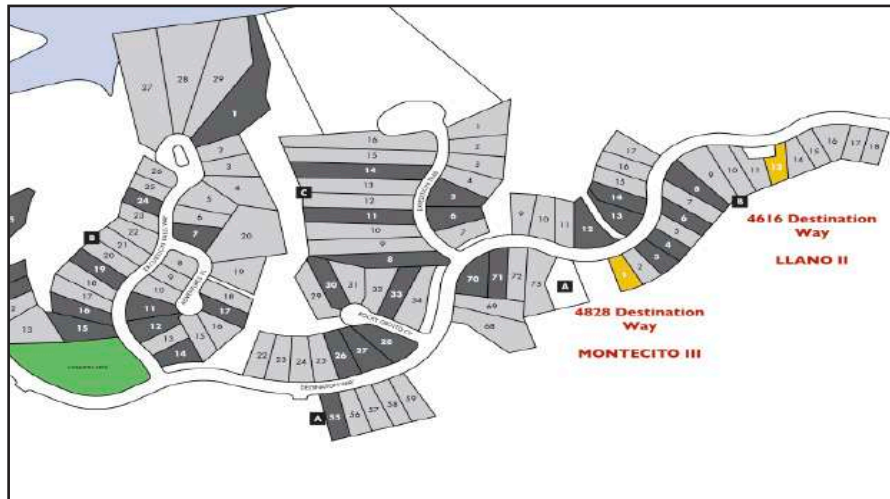

QUICK MOVE-IN HOMES

THE HOLLOWS ON LAKE TRAVIS

THE SANCTUARY - ESTATE LOTS

4616 Destination Way • LLANO II

1 Story | 4 BD | 4 BA | Study | Game Room | 3 Car
3,456 SF

SOLD

4828 Destination Way • MONTECITO III

1 Story | 4 BD | 4 BA | Study | 3 Car
3,038 SF

~~\$884,446~~ **\$790,000**

Available NOW

ELLEN GIDDENS
egiddens@giddenshomes.com

(512) 632-6120

www.giddenshomes.com