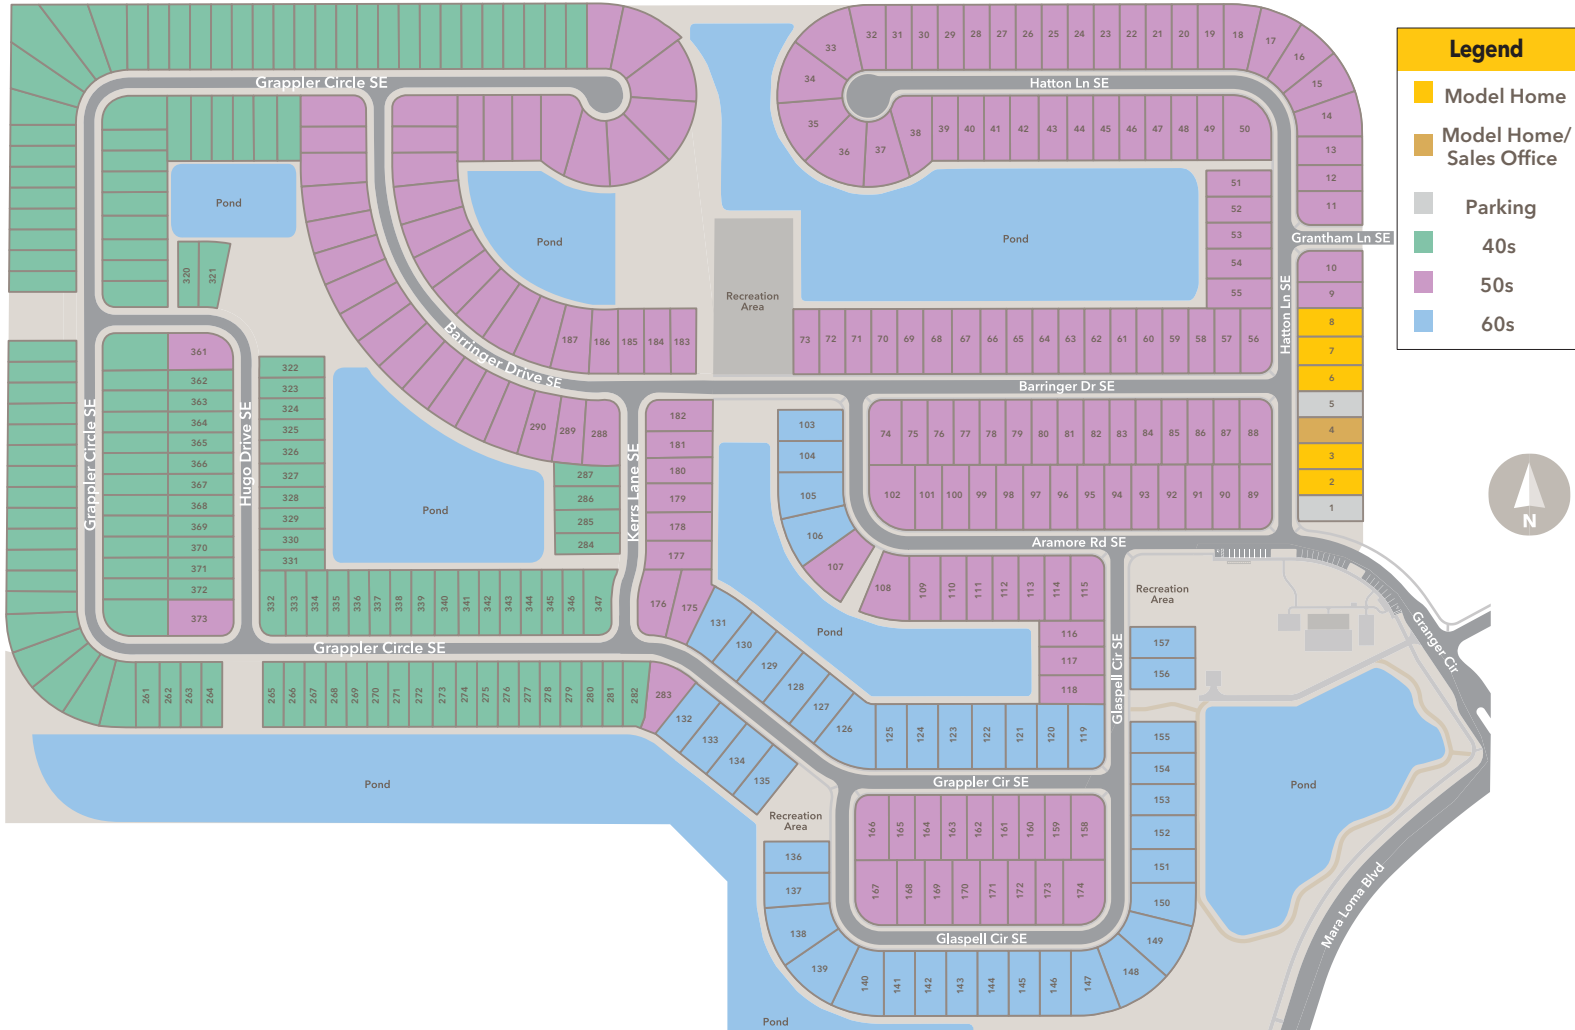

Gardens at Waterstone in Palm Bay

Built on Relationships[®]

888-KB-HOMES | kbhome.com

April 16, 2024

©2024 KB Home (KBH). HOA applies. This map is for general orientation purposes and is not drawn to scale. KB Home does not represent or guarantee this map to be accurate, and it is subject to change and modification at any time without notice. KB Home does not control and makes no representations or guarantees regarding future development or uses adjacent to the community. The map does not constitute any representation or guarantee that the community or surrounding area will be built out, developed or operated as shown. See sales counselor for details. Orlando, Southeast: CRC1331406