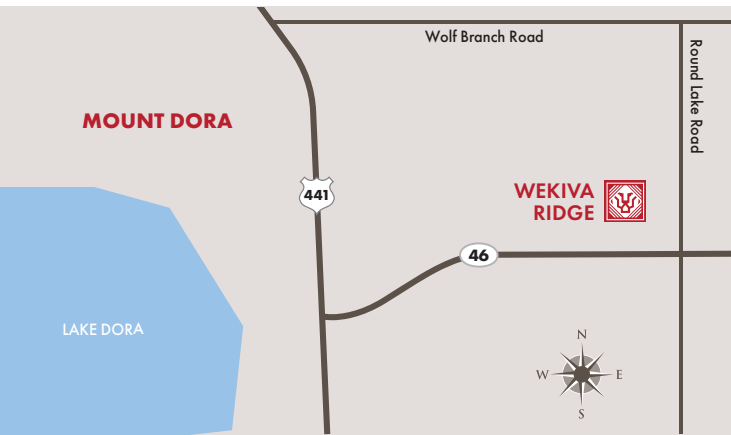

Location: 716 Wekiva Ridge Drive
Mount Dora, FL 32757

See reverse for additional information.

ABOUT SEASONS AT WEKIVA RIDGE:

- New single- and two-story homes from the \$400s
- Five thoughtfully designed floor plans
- 3 to 5 bedrooms, approx. 1,700 to 3,030 sq. ft.
- Convenient access to historic sites, shopping, dining and recreation
- Guest suites and 3-car garages available
- Designer-curated fixtures and finishes

SHOPPING

Renninger's Vintage Antique Center & Farmer's Flea Market

20651 US-441
Mount Dora, FL 32757

Mount Dora Village Market

239 W. 4th Avenue, #237
Mount Dora, FL 32757

Publix Super Market at Stoneybrook Hills Village

230 N. Alexander Street
Mount Dora, FL 32757

The Historic Lakeside Inn

100 Alexander Street
Mount Dora, FL 32757

HEALTHCARE

HCA Florida Mount Dora Emergency

16831 US-441
Eustis, FL 32726

AdventHealth Waterman

1000 Waterman Way
Tavares, FL 32778

AdventHealth Medical Center

19735 US-441 1st Floor
Mount Dora, FL 32757

AdventHealth Centra Care Mount Dora

19015 US-441
Mount Dora, FL 32757

UTILITIES/SERVICE

Water & Sewer