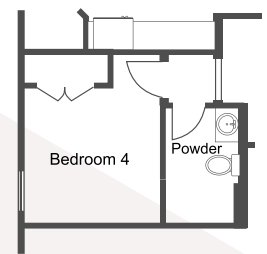

First Floor

See next page or website for additional imagery

- 3 Bedrooms
- 2.5 Baths
- 2 Car Garage
- Opt. 5' Garage Extension or 3 Car Garage
- Two Story
- 2040 Sq Feet
- Opt. Office/4th Bedroom
- Opt. Half Bath

Second Floor

Optional Add-Ons

Optional Gourmet Kitchen

Optional Owner's Bath

Optional Bedroom 4 / Bath 3

Rhine Valley Sales Team
210-939-2575
josephcreekhomes.com

Elevation A with 5' Garage Extension

Elevation A with 3 Car Garage

Elevation B with 5' Garage Extension

Elevation B with 3 Car Garage

Elevation C with 5' Garage Extension

Elevation C with 3 Car Garage