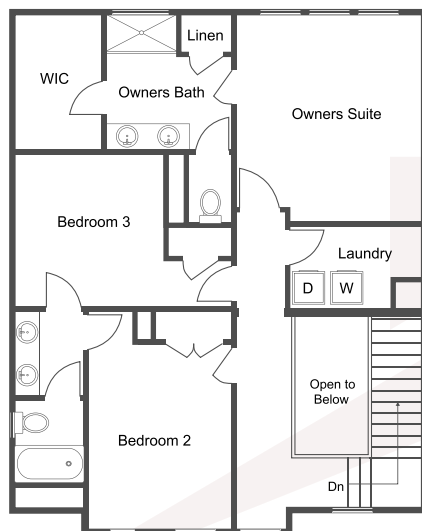

First Floor

See next page or website for additional imagery

- 3 Bedrooms
- 2.5 Baths
- 2 Car Garage
- Opt. 5' Garage Extension or 3 Car Garage
- Two Story
- 2040 Sq Feet
- Opt. Office/4th Bedroom
- Opt. Half Bath

Second Floor

Optional Add-Ons

Optional Gourmet Kitchen

Optional Owner's Bath

Optional Bedroom 4 / Bath 3

Rhine Valley Sales Team
210-939-2575
josephcreekhomes.com

Elevation A with 5' Garage Extension

Elevation A with 3 Car Garage