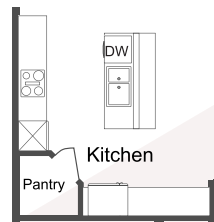

First Floor

See next page or website for additional imagery

- 3 Bedrooms
- 2.5 Baths
- 2 Car Garage
- Opt. 5' Garage Extension or 3 Car Garage
- Two Story
- 2040 Sq Feet
- Opt. Office/4th Bedroom
- Opt. Half Bath

Second Floor

Optional Add-Ons

Optional Gourmet Kitchen

Optional Owner's Bath

Optional Bedroom 4 / Bath 3

Rhine Valley Sales Team
210-939-2575
josephcreekhomes.com

Elevation A with 5' Garage Extension

Elevation A with 3 Car Garage