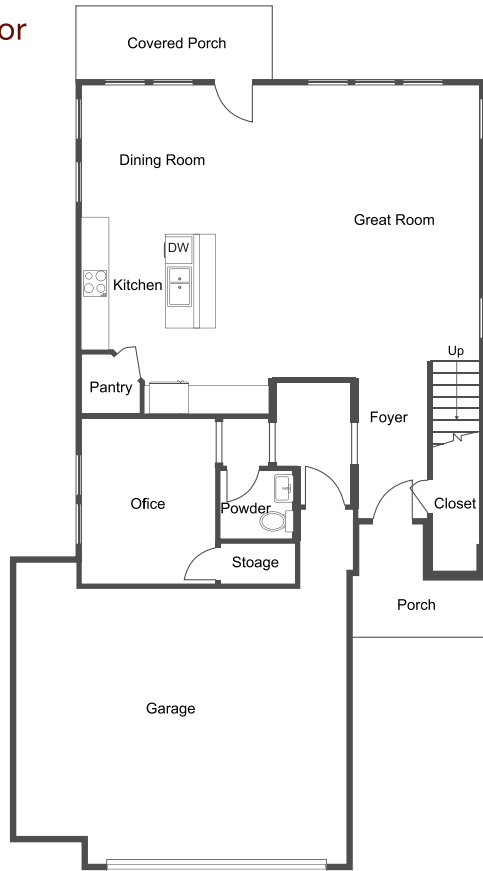

First Floor

See next page or website for additional imagery

- 3 Bedrooms
- 2.5 Baths
- 2 Car Garage
- Opt. 5' Garage Extension or 3 Car Garage
- Two Story
- 2040 Sq Feet
- Opt. Office/4th Bedroom
- Opt. Half Bath

Second Floor

Optional Add-Ons

Optional Gourmet Kitchen

Optional Owner's Bath

Optional Bedroom 4 / Bath 3

Rhine Valley Sales Team
210-939-2575
josephcreekhomes.com

Elevation A with 5' Garage Extension

Elevation A with 3 Car Garage