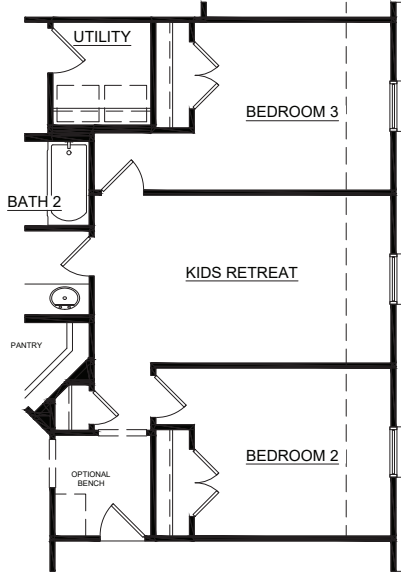

LANDSEA[®]
HOMES
Live in your element[®]

\$409,999

WOODLAND SPRINGS

FORT WORTH, TX

4721 Sassafras Drive, Fort Worth, TX 76036
2,221 SQFT | 3 Bedrooms | 2 Full Baths

Flex Room • Formal Dining Room • Kids Retreat
Covered Patio • 1 Story • 2-Car Garage

Karla Cordero
Sales Counselor

Mobile: 682.365.2538
kcordero@landseahomes.com

CONCEPT 2186

- 4 Bedrooms
- 2 Full Baths
- Family Room
- Dining Room
- Nook
- Flex Room
- Optional Fireplace
- Optional Kids Retreat
- Optional Study ILO Flex Room
- Optional Covered Patio
- Optional 24' Garage
- Optional 3-Car Garage

OPT. KIDS RETREAT ILO BEDROOM

OPT. 24' GARAGE OPT. 3RD CAR GARAGE

OPT. STUDY ILO FLEX