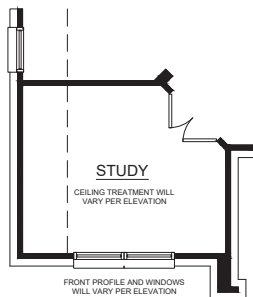

OPT. STUDY ILO FLEX