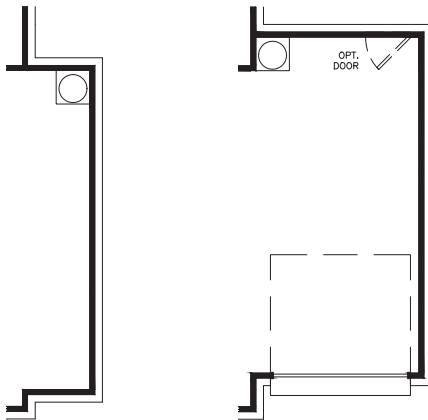

Karla Cordero
Sales Counselor

Mobile: 682.365.2538
kcordero@landseahomes.com

CONCEPT 2186

- 4 Bedrooms
- 2 Full Baths
- Family Room
- Dining Room
- Nook
- Flex Room
- Optional Fireplace
- Optional Kids Retreat
- Optional Study ILO Flex Room
- Optional Covered Patio
- Optional 24' Garage
- Optional 3-Car Garage

OPT. KIDS RETREAT ILO BEDROOM

OPT. 24' GARAGE OPT. 3RD CAR GARAGE

OPT. STUDY ILO FLEX