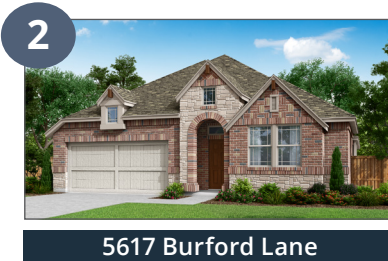

## Available Inventory

1

5521 Burford Lane

\$544,990

4 bed | 3 bath | 1 story | 2,108 sf  
Coppell - Elevation B  
Study, Covered Patio, Walk-In Closets

2

5617 Burford Lane

\$544,990

4 bed | 3 bath | 1 story | 2,393 sf  
Addison II - Elevation B  
Study, Gameroom, Walk-In Closets

3

5621 Burford Lane

\$644,990

5 bed | 4 bath | 2 story | 2,825 sf  
Garland - Elevation B  
Gameroom, High Ceilings, Spacious Kitchen

4

5624 Burford Lane

\$648,990

5 bed | 4 bath | 2 story | 2,816 sf  
Garland - Elevation C  
Gameroom, High Ceilings, Spacious Kitchen

5

5705 Burford Lane

\$659,990

4 bed | 4 bath | 2 story | 2,936 sf  
Grapevine II - Elevation B  
Gameroom, Media Room, High Ceilings

6

5628 Burford Lane

\$677,990

5 bed | 4.5 bath | 2 story | 3,237 sf  
Richardson - Elevation B  
Gameroom, Study, High Ceilings, Covered Patio

7

5604 Burford Lane

\$679,990

4 bed | 3.5 bath | 2 story | 3,193 sf  
Richardson - Elevation C  
Gameroom, Media Room, Study, High Ceilings