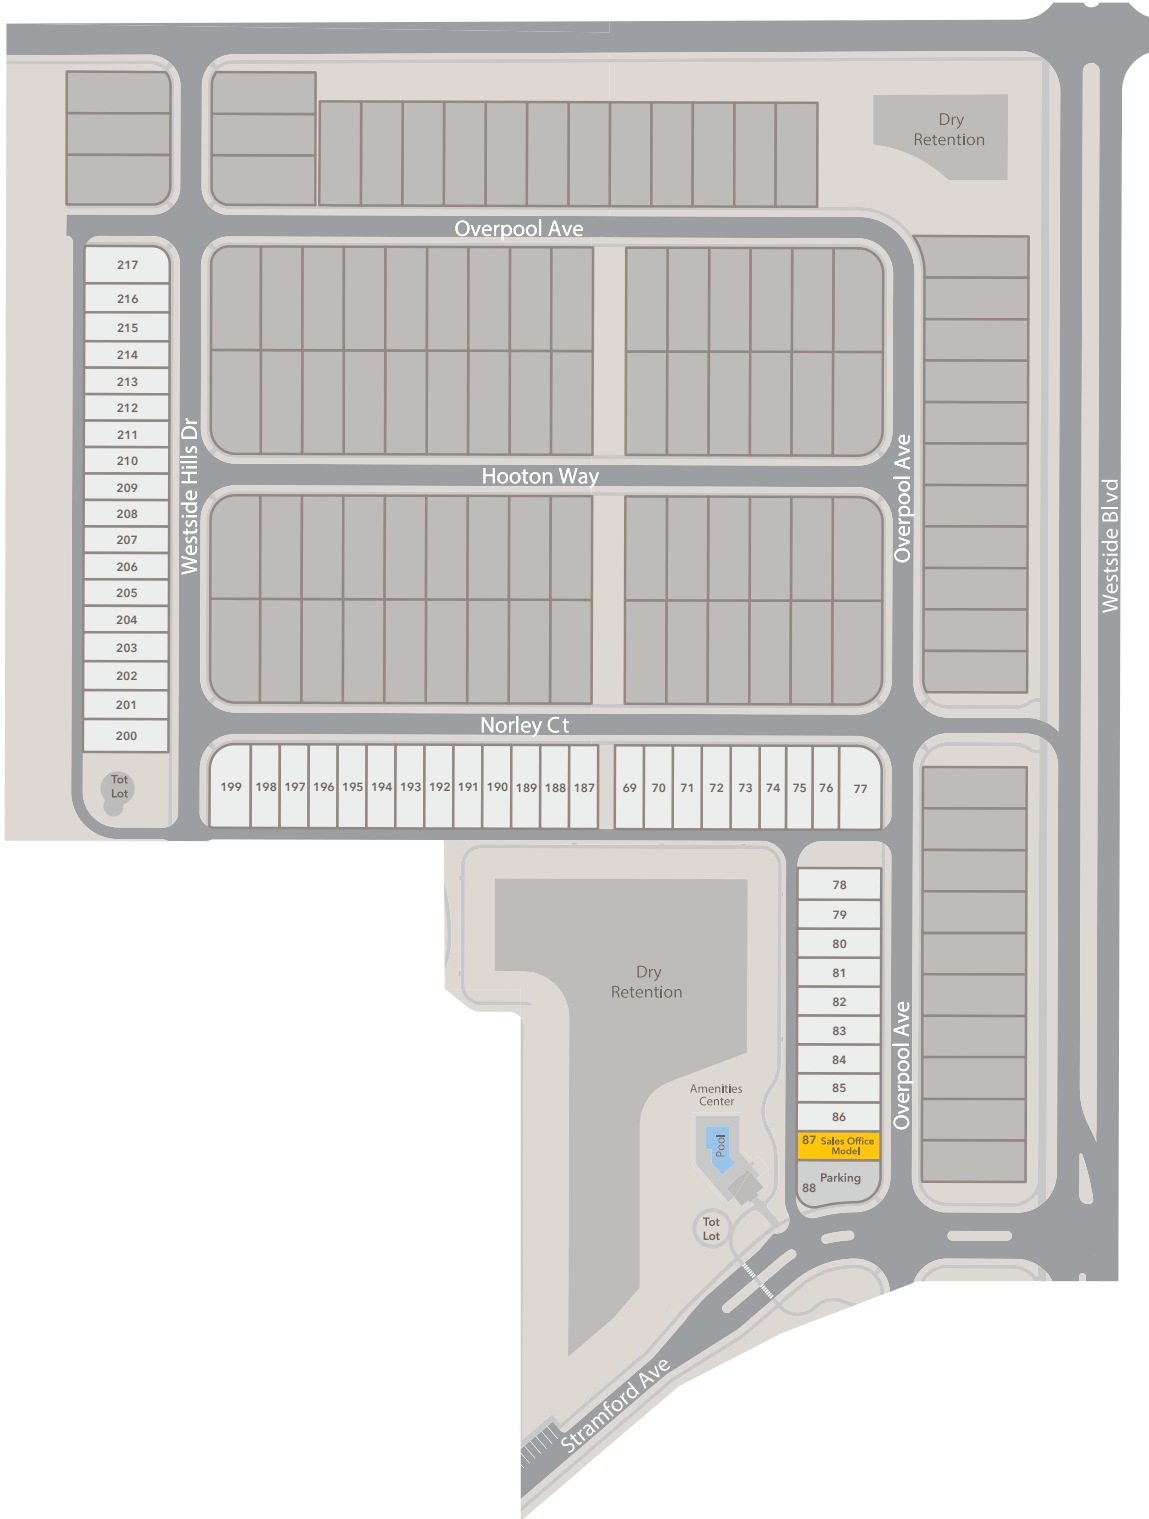

Bellaviva III at Westside in Davenport

Built on Relationships[®]

888-KB-HOMES | kbhome.com

December 4, 2024

©2024 KB Home (KBH). HOA applies. This map is for general orientation purposes and is not drawn to scale. KB Home does not represent or guarantee this map to be accurate, and it is subject to change and modification at any time without notice. KB Home does not control and makes no representations or guarantees regarding future development or uses adjacent to the community. The map does not constitute any representation or guarantee that the community or surrounding area will be built out, developed or operated as shown. See sales counselor for details. Orlando, Southeast: CRC1331406