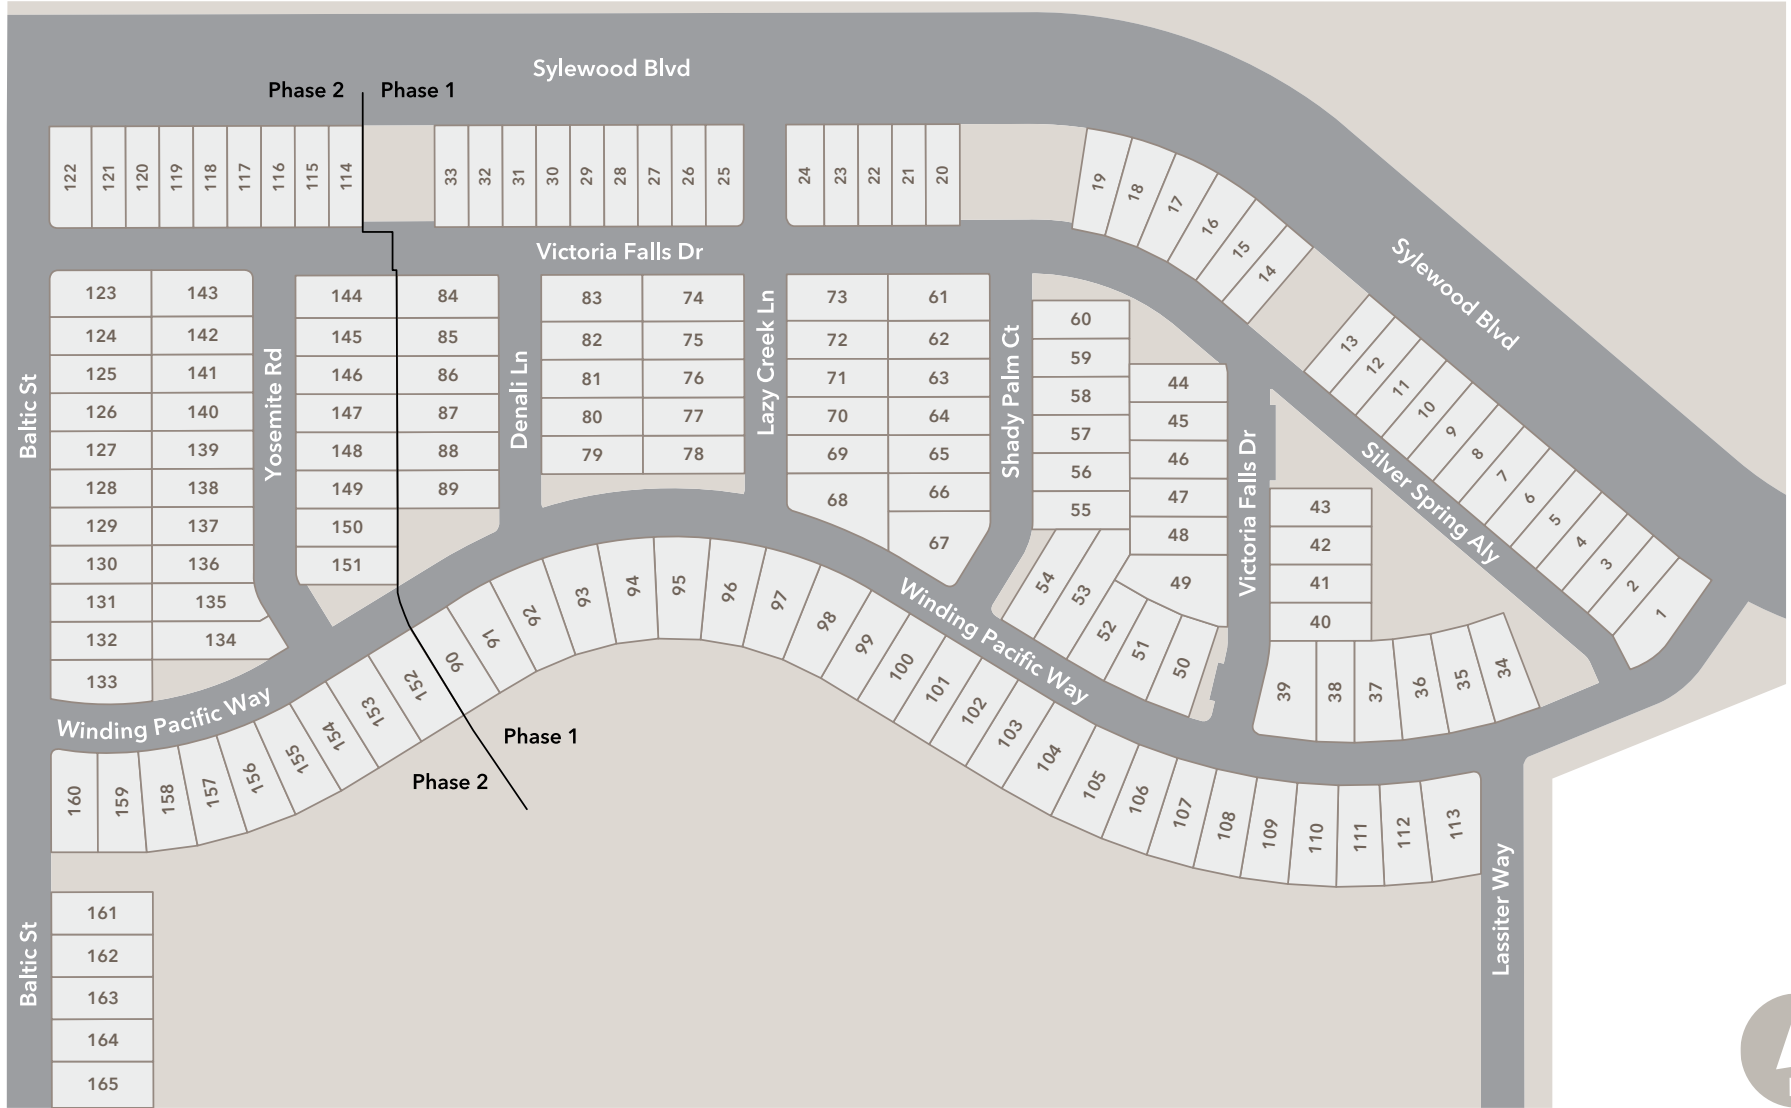

Canoe Creek Reserve in St. Cloud

Built on Relationships[®]

888-KB-HOMES | kbhome.com

November 14, 2024

©2024 KB Home (KBH). HOA applies. This map is for general orientation purposes and is not drawn to scale. KB Home does not represent or guarantee this map to be accurate, and it is subject to change and modification at any time without notice. KB Home does not control and makes no representations or guarantees regarding future development or uses adjacent to the community. The map does not constitute any representation or guarantee that the community or surrounding area will be built out, developed or operated as shown. See sales counselor for details. Orlando, Southeast: CRC1331406